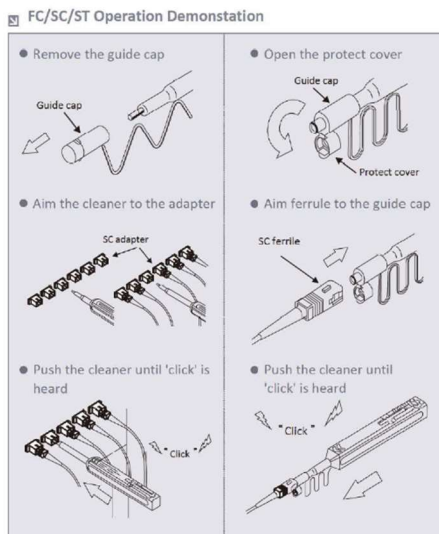

One Push Cleaner Pen for Fiber Optical FC/SC/ST Series

● Operation demonstration

● Application

Connectors		Adapters	
SC-UPC		SC	
SC-APC		SC	
FC-UPC		FC	
FC-APC		FC	
ST		ST	
E2000-UPC		FC-ST	
E2000-APC		E2000	
		E2000	
		CFP	

● Ordering Information

Part Number	Description	Application & Durability
YFT-CL-P025M-00	One Push Cleaner Pen for FC/SC/ST	FC/SC/ST connector manual operation, Over 800+ times per unit