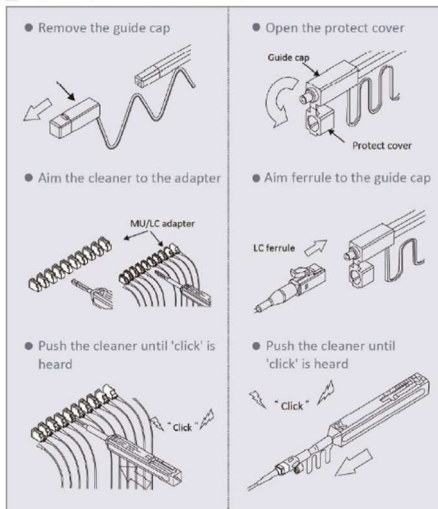

One Push Cleaner Pen for Fiber Optical LC/MU Series

● Operation demonstration

LC/MU Operation Demonstration

● Application

● Ordering Information

Part Number	Description	Application & Durability
YFT-CL-P125M-00	One Push Cleaner Pen for LC/MU	LC/MU connector manual operation, Over 800+ times per unit