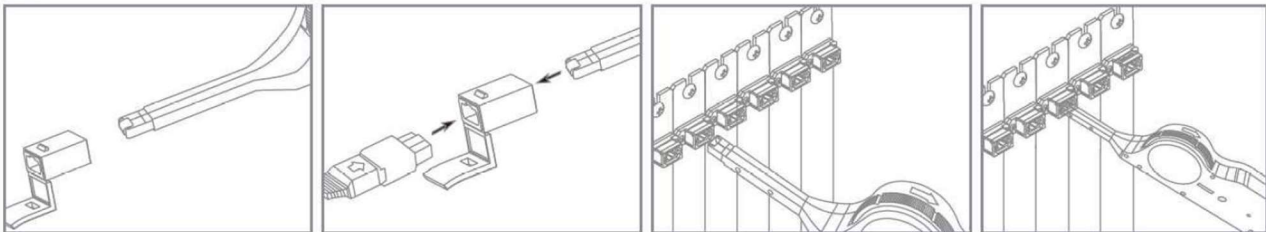

One Push Cleaner Pen for Fiber Optical MPO/MTP Series

- Operation demonstration

- Application

Clean both multimode and single mode MPO connectors
 Capable for bulkhead endfaces
 Essential efficient item in FTTH tool kit

- Ordering Information

| Part Number | Description | Application & Durability |
|-----------------|----------------------------------|---|
| YFT-CL-MP000-00 | One Push Cleaner Pen for MPO/MTP | MPO/MTP connector manual operation, Over 500+ times per unit |